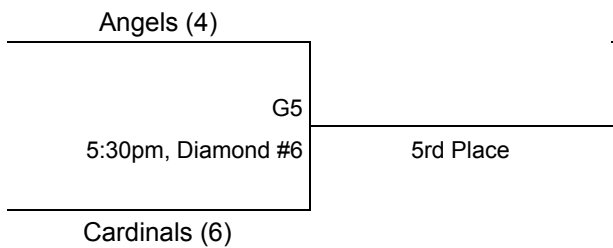

PM League Bracket

Mon, June 24th

Wed June 26th

Thur June 27th

Champion's Bracket

Wed June 26th

Thursday June 27th