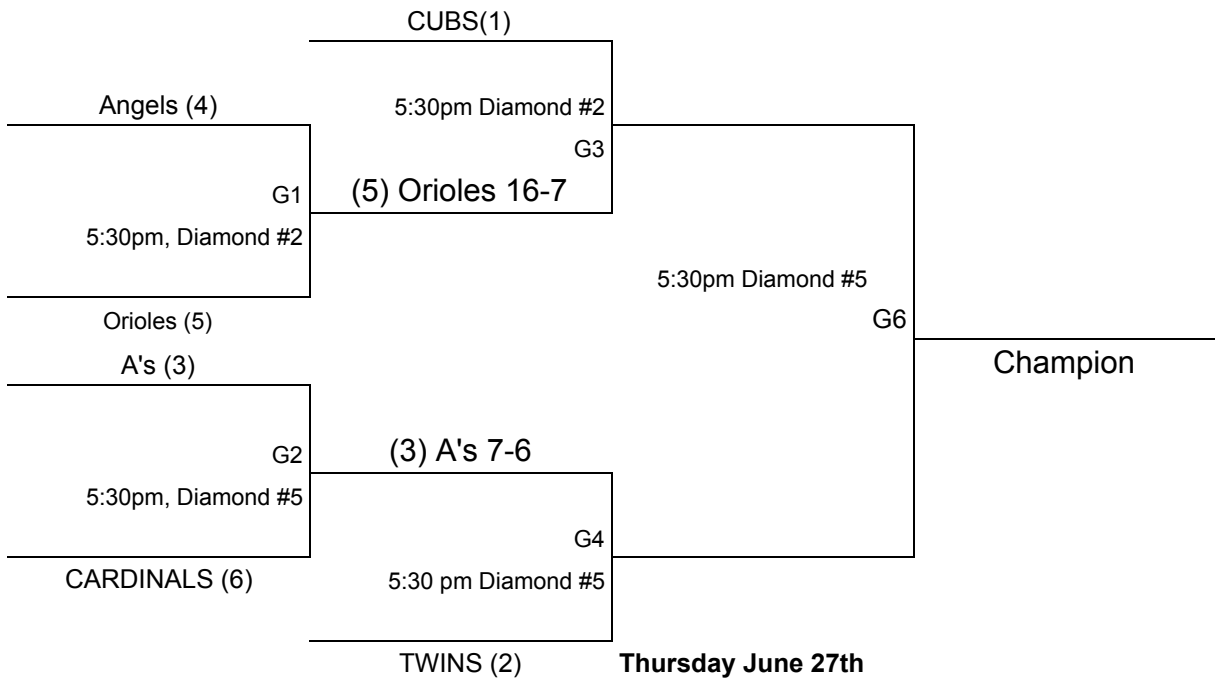

PM League Bracket

Mon, June 24th

Wed June 26th

Thur June 27th

Champion's Bracket

Wed June 26th

Thursday June 27th